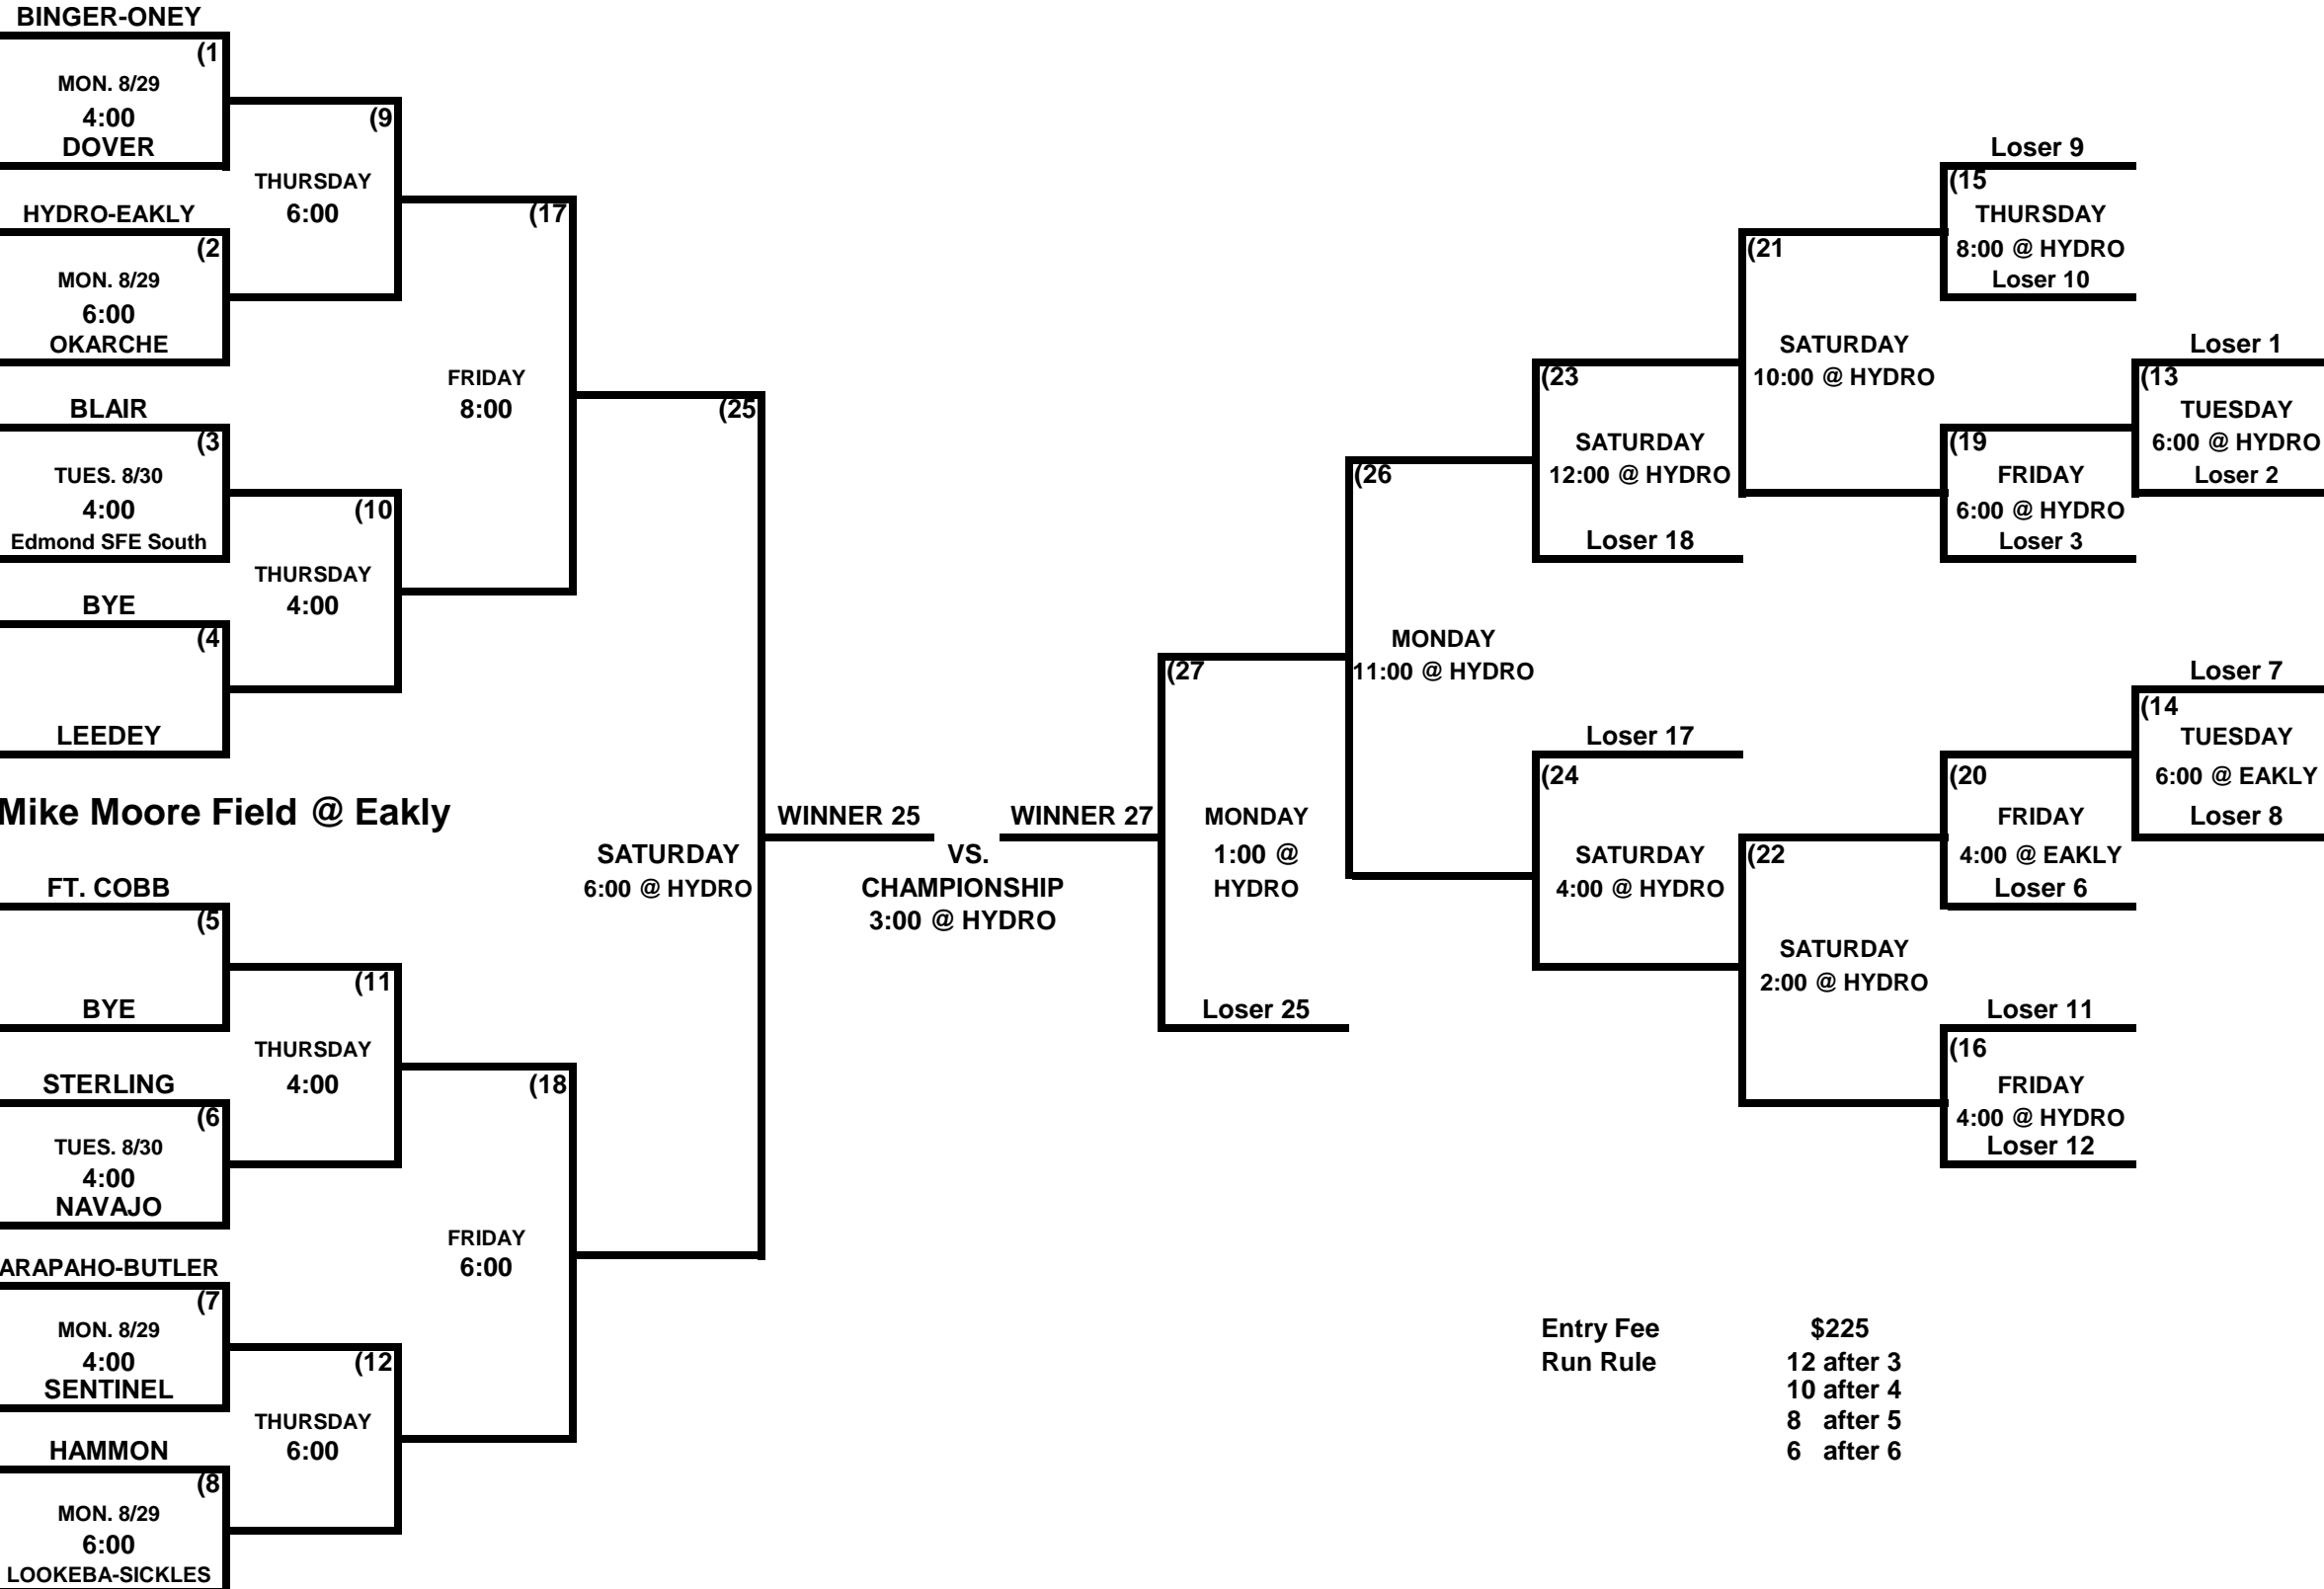

# HYDRO-EAKLY LABOR DAY TOURNAMENT

AUGUST 29-SEPTEMBER 5

## HYDRO SITE

## LOSER'S BRACKET

Entry Fee            \$225  
 Run Rule            12 after 3  
                           10 after 4  
                           8 after 5  
                           6 after 6